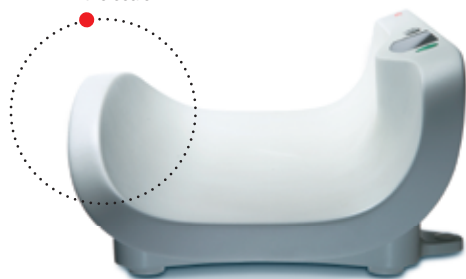

# seca 374

Wireless baby scale  
with extra large  
weighing tray

EMR-integrated

- Network-capable with seca 360° wireless technology.
- Adjustable damping.
- High-quality seca scale technology with fine 5-gram graduation.
- TARE, HOLD, auto-HOLD and BMIF for extra convenience.
- Extra large and ergonomic tray for safe weighing.
- Optional measuring rod seca 233 expands scale into a measuring station.

### Restless baby? Not a problem!

**E**rgonomic, convenient and time-saving. Those are the keywords for seca 374. Its extra large tray lets you weigh a seated toddler of up to 20 kg. The adjustable damping function together with the HOLD key makes sure you get fast and accurate measurements. Even time-consuming handwritten recordkeeping is a thing of the past, thanks to the seca 360° wireless technology. Now – if you like – the scale can send results wirelessly to the seca 360° wireless printer or to the software seca analytics 105 on your PC.

#### The shell-shaped tray guarantees safety.

The seca 374 holds babies safely and comfortably in the shell-shaped weighing tray, whose ergonomic form was designed especially with the weighing of infants in mind. The slightly raised sides make the baby feel safe and secure and prevent the baby from slipping off the scale.

With the seca 360° wireless technology, just the press of a button sends measurement results from the seca 374 to an optional seca wireless printer or to the seca software on your PC.

The raised sides of the weighing tray guarantee that babies cannot slip off the scale.