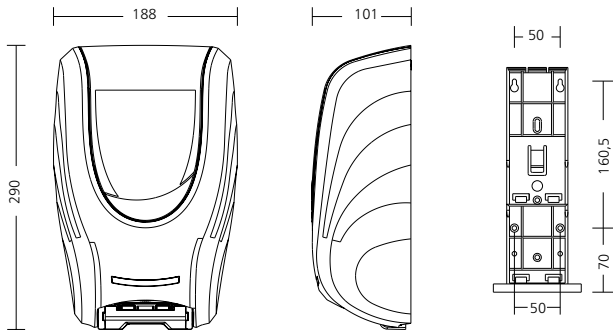

### Neptune Touchless 1000

Dimensions (approx.) in mm

### Product characteristics

- ▶ Uses various pumps (Ø 38 mm / 45 mm) e.g. liquids, lotions, gel, alco-foam, foam soap, grit, spray, shower from 0.25 to 2.0 ml/stroke
- ▶ Uses a 1 litre bottle